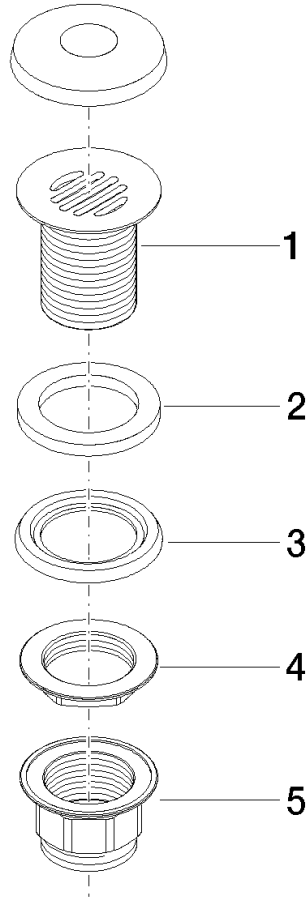

10 110 970

Fits: IMO, LULU, MADISON, MEM, TARA,
CL.1, LISSÉ, VAIA, META, CYO

	Brushed Bronze	10 110 970-42
	Chrome	10 110 970-00
	Brushed Platinum	10 110 970-06
	Platinum	10 110 970-08
	Durabross (23kt Gold)	10 110 970-09
	Dark Chrome	10 110 970-19
	Light Gold	10 110 970-26
	Brushed Light Gold	10 110 970-27
	Brushed Durabross (23kt Gold)	10 110 970-28
	Matte Black	10 110 970-33
	Brushed Champagne (22kt Gold)	10 110 970-46
	Champagne (22kt Gold)	10 110 970-47
	Brushed Chrome	10 110 970-93
	Brushed Dark Platinum	10 110 970-99

Grated waste 1 1/4" - Brushed Bronze

IMO

10 110 970

Only suitable for sinks without an overflow.

10 110 970

10 110 970

Parts for other finishes can be found here: [Chrome](#)

Spare parts list

No.	Item Number	Name	Quantity used	Delivery time
1	09 11 01 025-42	cup	1	60
2	09 14 05 039 90	seal	1	2
3	09 14 03 025 90	seal	1	2
4	09 23 10 017 90	nut	1	2
5	09 23 10 020-42	nut	1	60